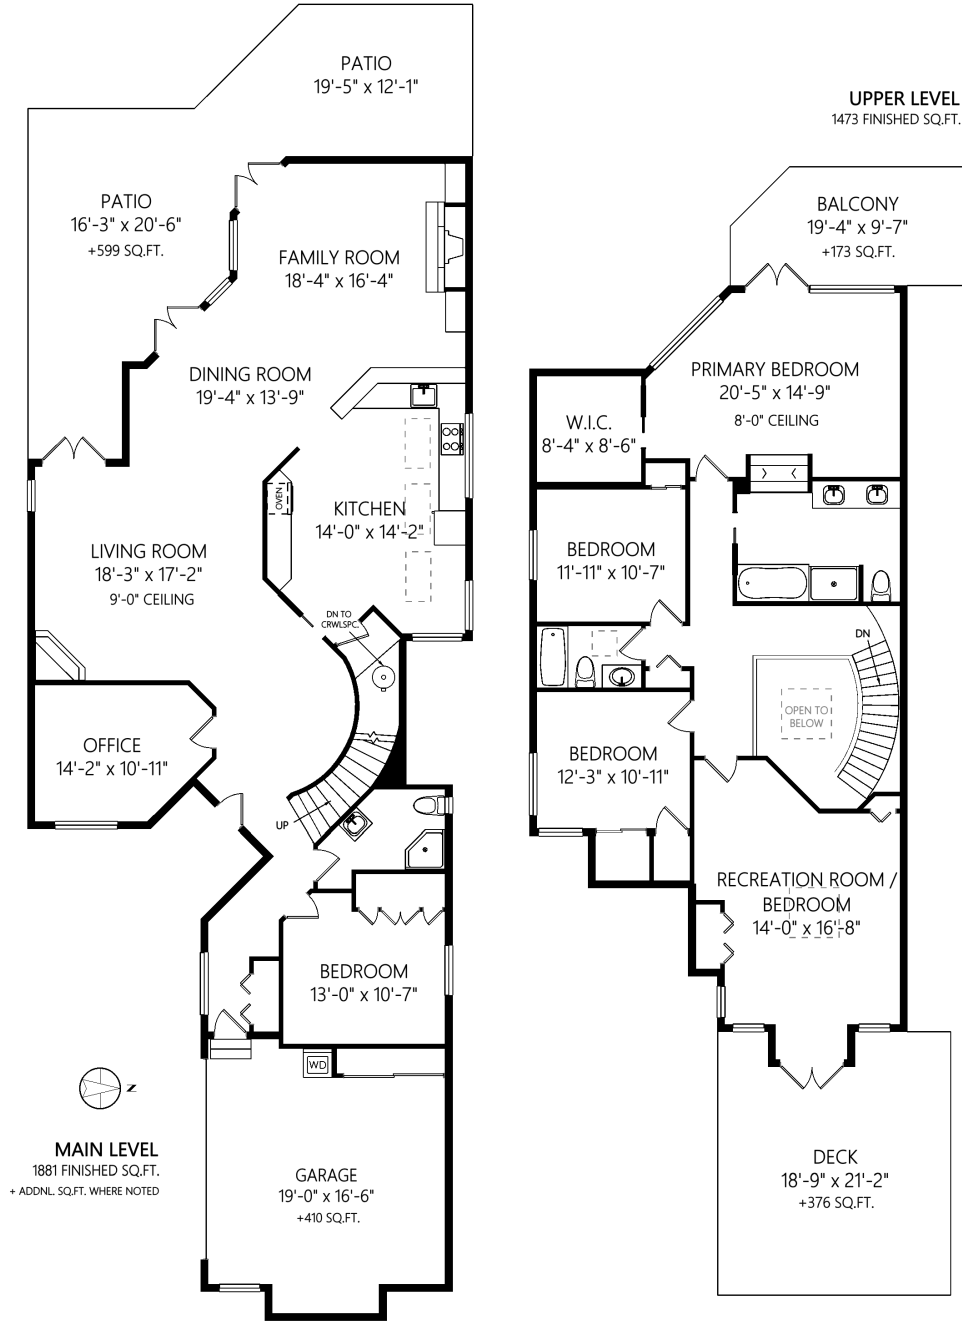

494 Victoria Ave

	Fin. Sq.Ft.	UnFin. Sq.Ft.	Total Sq.Ft.
Upper Level	1473	0	1473
Main Level	1881	0	1881
Garage	0	410	410
Total	3354	410	3764

Shown length and width dimensions are approximate.
Area sq.ft. is representative of the on-site measurements. (1" accuracy)